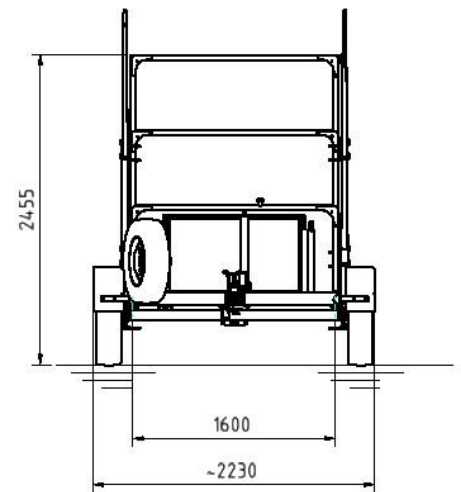

Copyright by Thomas Schütze

Copyright by Thomas Schütze

Copyright by Thomas Schütze

Zul.-Gesamtgewicht: 850 kg
Leergewicht: ca. 400 kg

Copyright by Thomas Schütze